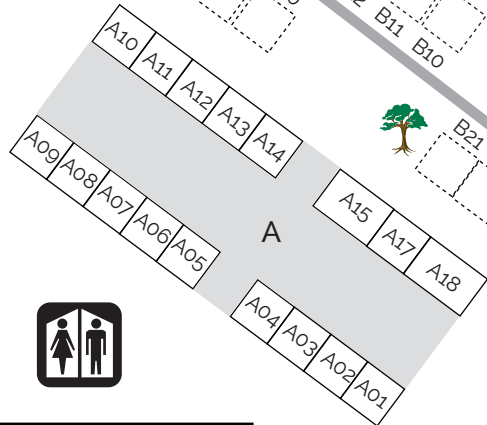

Guilford Craft Expo 2024

A Fundraiser for the Guilford Art Center

PARK STREET

MUSIC

FOOD COURT

BROAD STREET

BOSTON STREET

ENTRANCE & EXIT

ENTRANCE & EXIT

MONUMENT

SEATING TENT

SILENT AUCTION

ENTRANCE & EXIT

GAC

FAMILY ART

CRAFT EXPO BUSINESS SPONSORS
LEAFGUARD // SERENESCAPES
RENEWAL BY ANDERSEN

WHITFIELD STREET

SHUTTLE BUS DROP-OFF