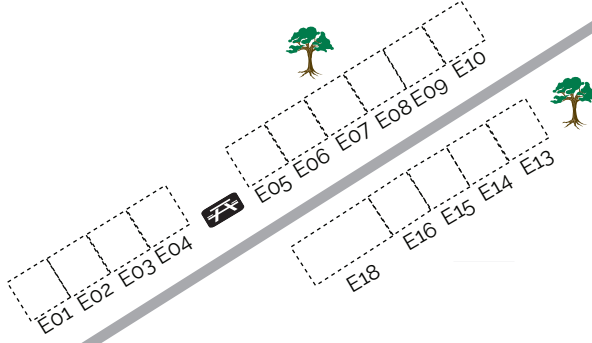

Guilford Craft Expo 2024

A Fundraiser for the Guilford Art Center

PARK STREET

MUSIC

FOOD COURT

BROAD STREET

BOSTON STREET

ENTRANCE & EXIT

ENTRANCE & EXIT

MONUMENT

SEATING TENT

SILENT AUCTION

ENTRANCE & EXIT

GAC

FAMILY ART

CRAFT EXPO BUSINESS SPONSORS
LEAFGUARD // SERENESCAPES
RENEWAL BY ANDERSEN

WHITFIELD STREET

SHUTTLE BUS DROP-OFF