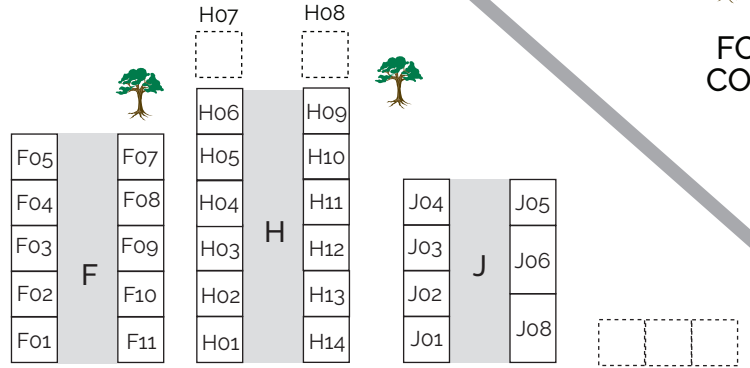

Guilford Craft Expo 2024

A Fundraiser for the Guilford Art Center

PARK STREET

MUSIC

FOOD COURT

BROAD STREET

BOSTON STREET

ENTRANCE & EXIT

ENTRANCE & EXIT

MONUMENT

SEATING TENT

SILENT AUCTION

ENTRANCE & EXIT

GAC

FAMILY ART

CRAFT EXPO BUSINESS SPONSORS
LEAFGUARD // SERENESCAPES
RENEWAL BY ANDERSEN

WHITFIELD STREET

SHUTTLE BUS DROP-OFF