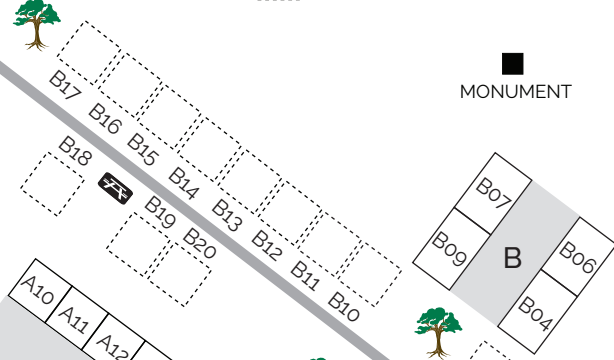

Guilford Craft Expo 2024

A Fundraiser for the Guilford Art Center

PARK STREET

MUSIC

FOOD COURT

BROAD STREET

BOSTON STREET

ENTRANCE & EXIT

ENTRANCE & EXIT

MONUMENT

SEATING TENT

SILENT AUCTION

ENTRANCE & EXIT

GAC

FAMILY ART

CRAFT EXPO BUSINESS SPONSORS
LEAFGUARD // SERENESCAPES
RENEWAL BY ANDERSEN

WHITFIELD STREET

SHUTTLE BUS DROP-OFF